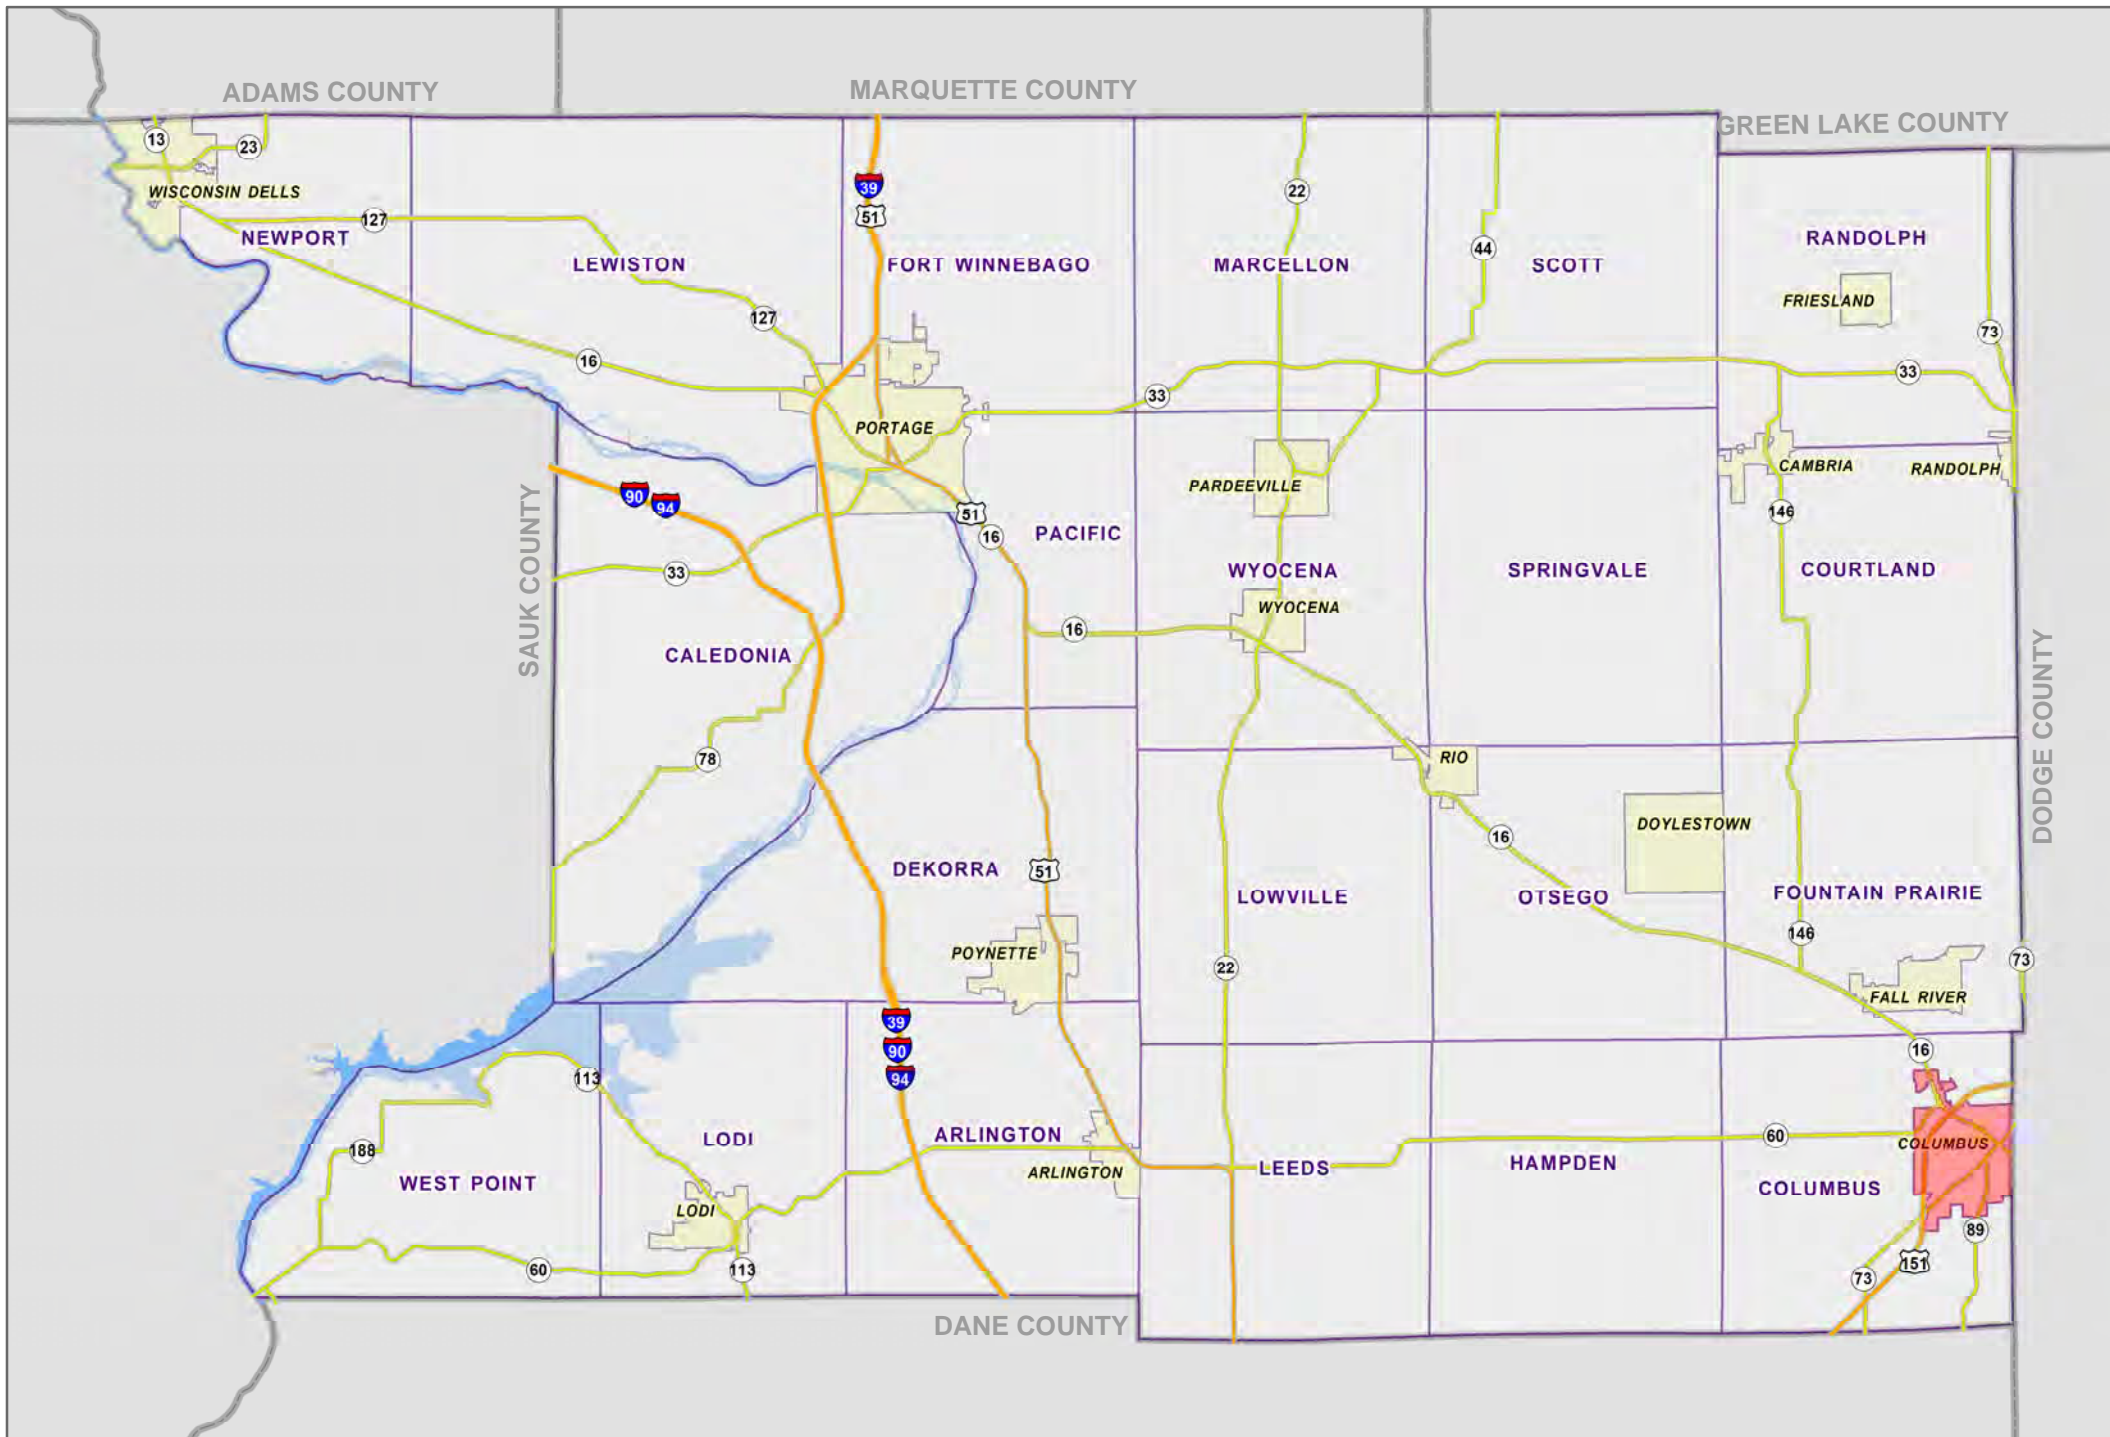

CITY OF COLUMBUS

Legend

- Supervisory
- Ward (W-)
- Aldermanic

February 01, 2023
COLUMBIA COUNTY
www.columbiacountywi.gov

COLUMBIA COUNTY, WI

SUPERVISORY DISTRICT(S)

SCHOOL DISTRICT(S)