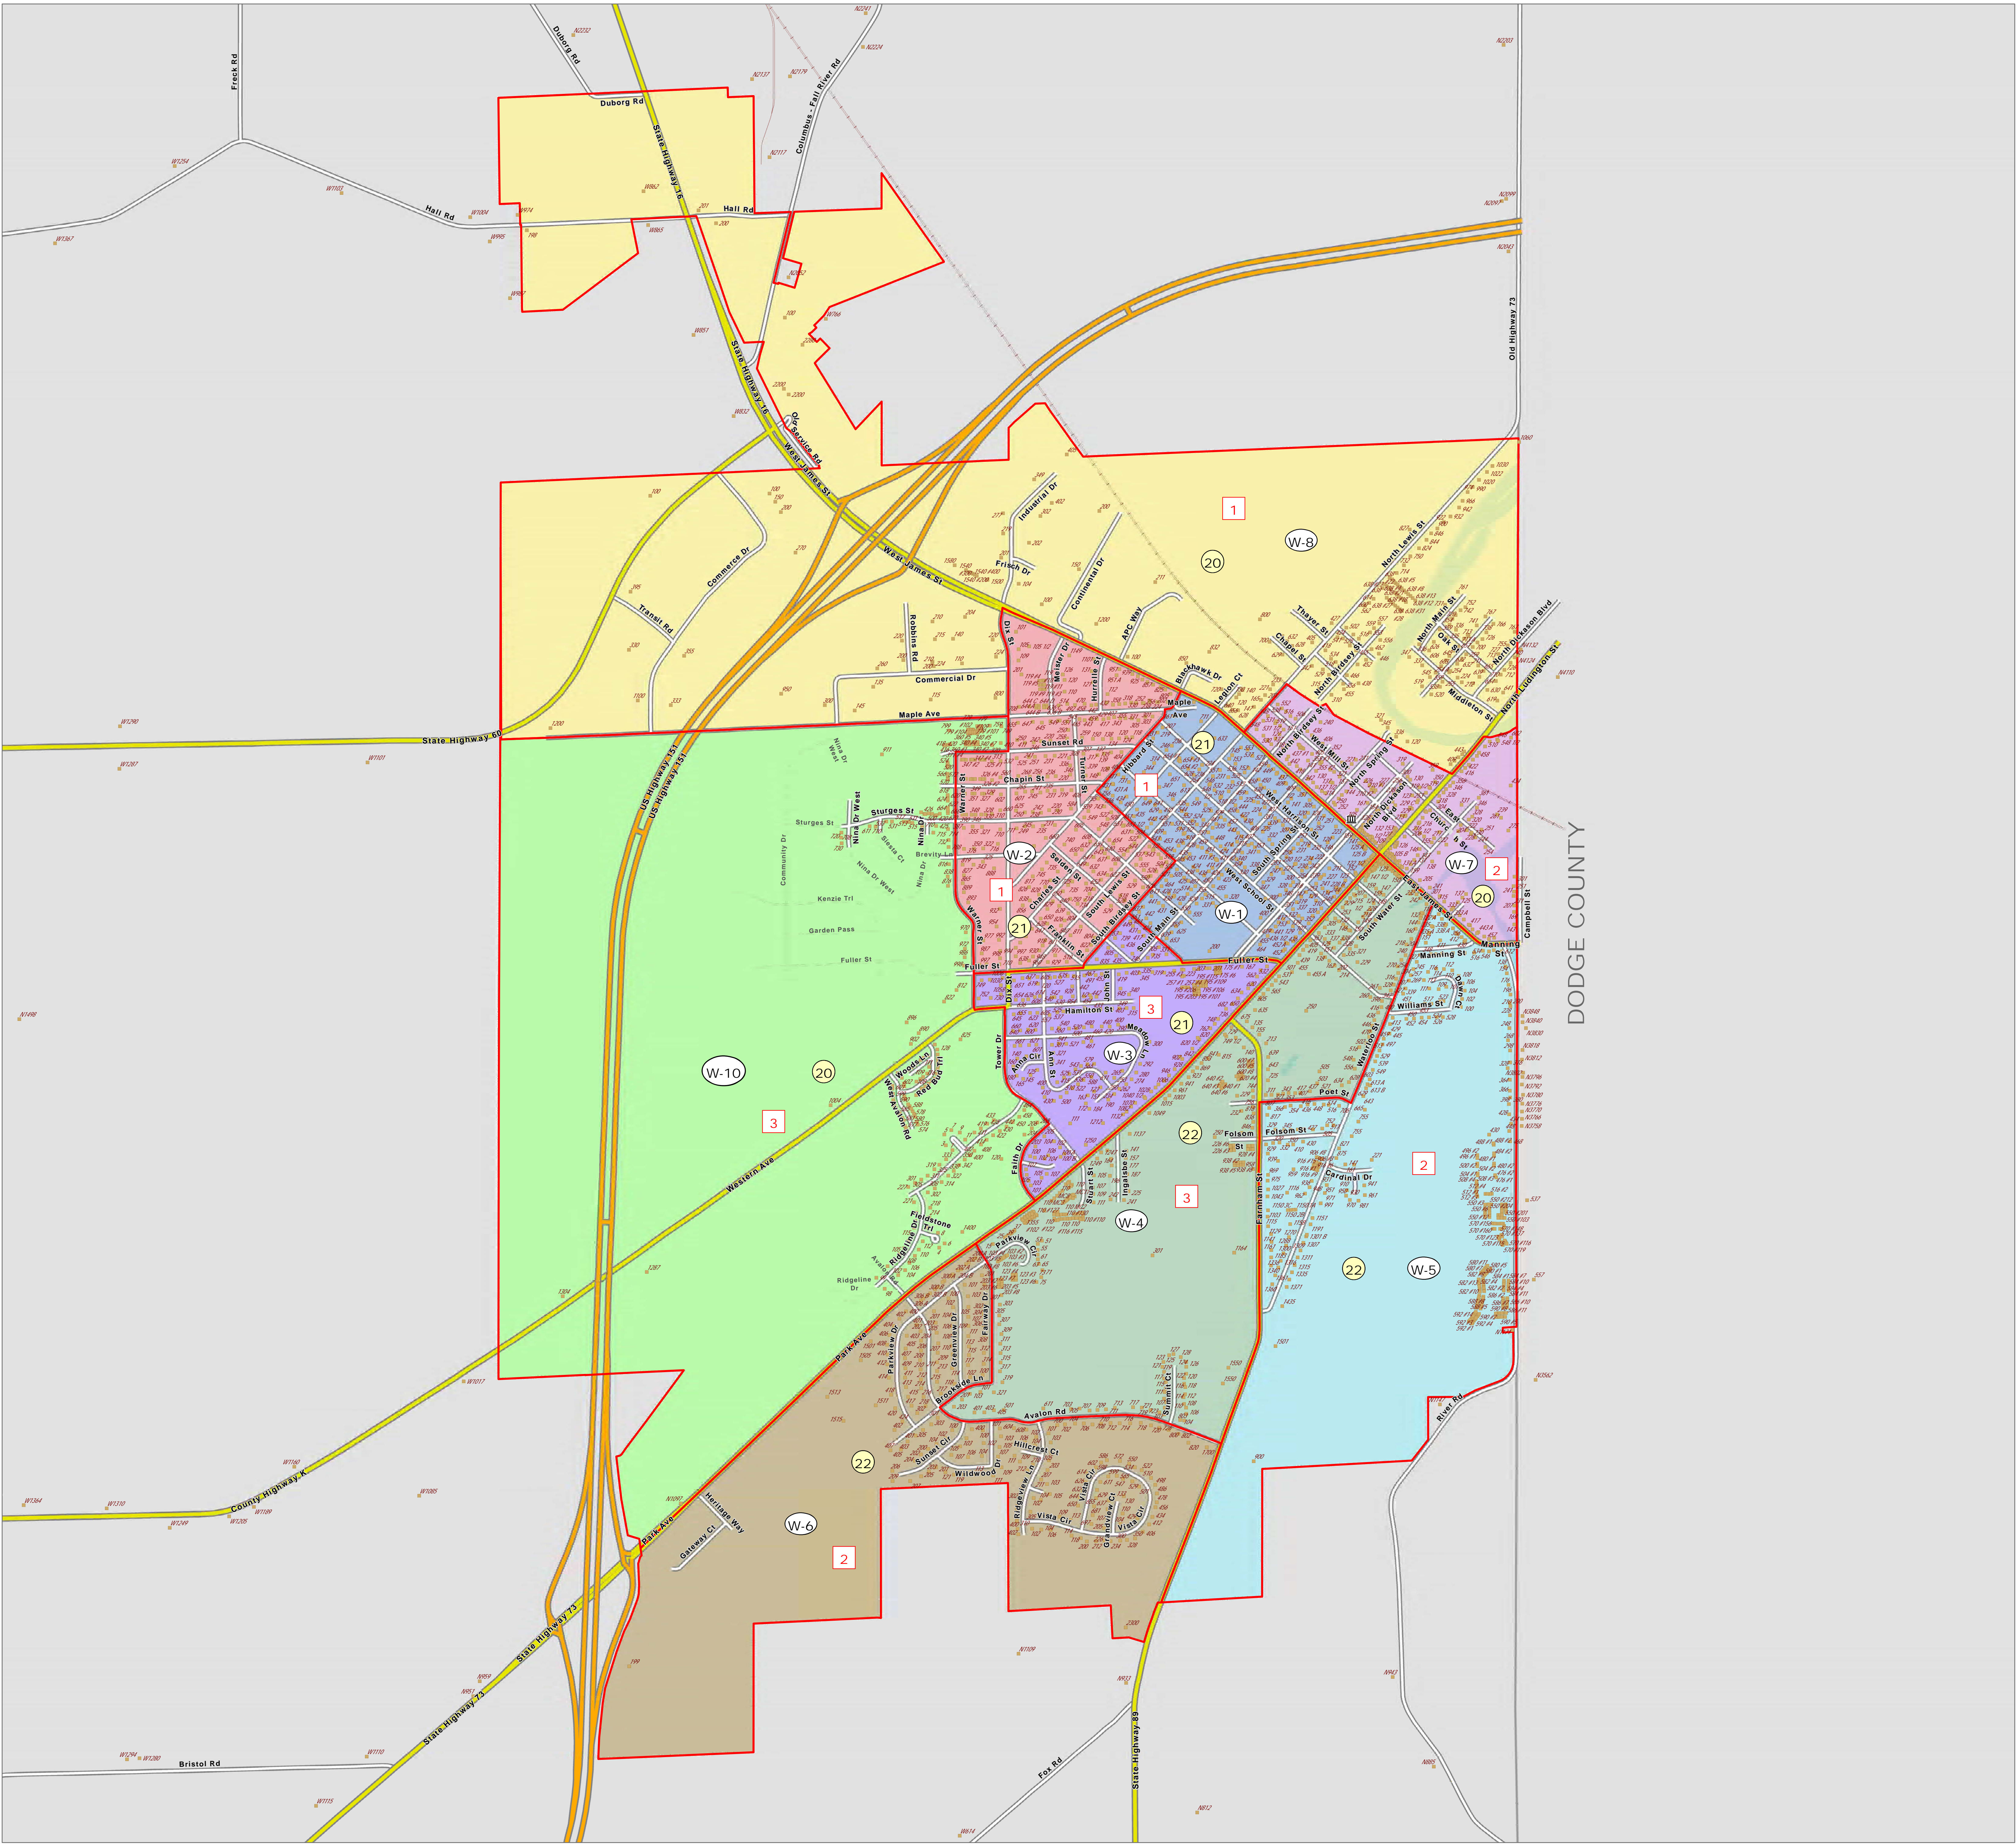

CITY OF COLUMBUS

Legend

- Supervisory
- Ward (W-)
- Aldermanic

February 01, 2023
COLUMBIA COUNTY
www.columbiacountywi.gov

COLUMBIA COUNTY, WI

SUPERVISORY DISTRICT(S)

SCHOOL DISTRICT(S)