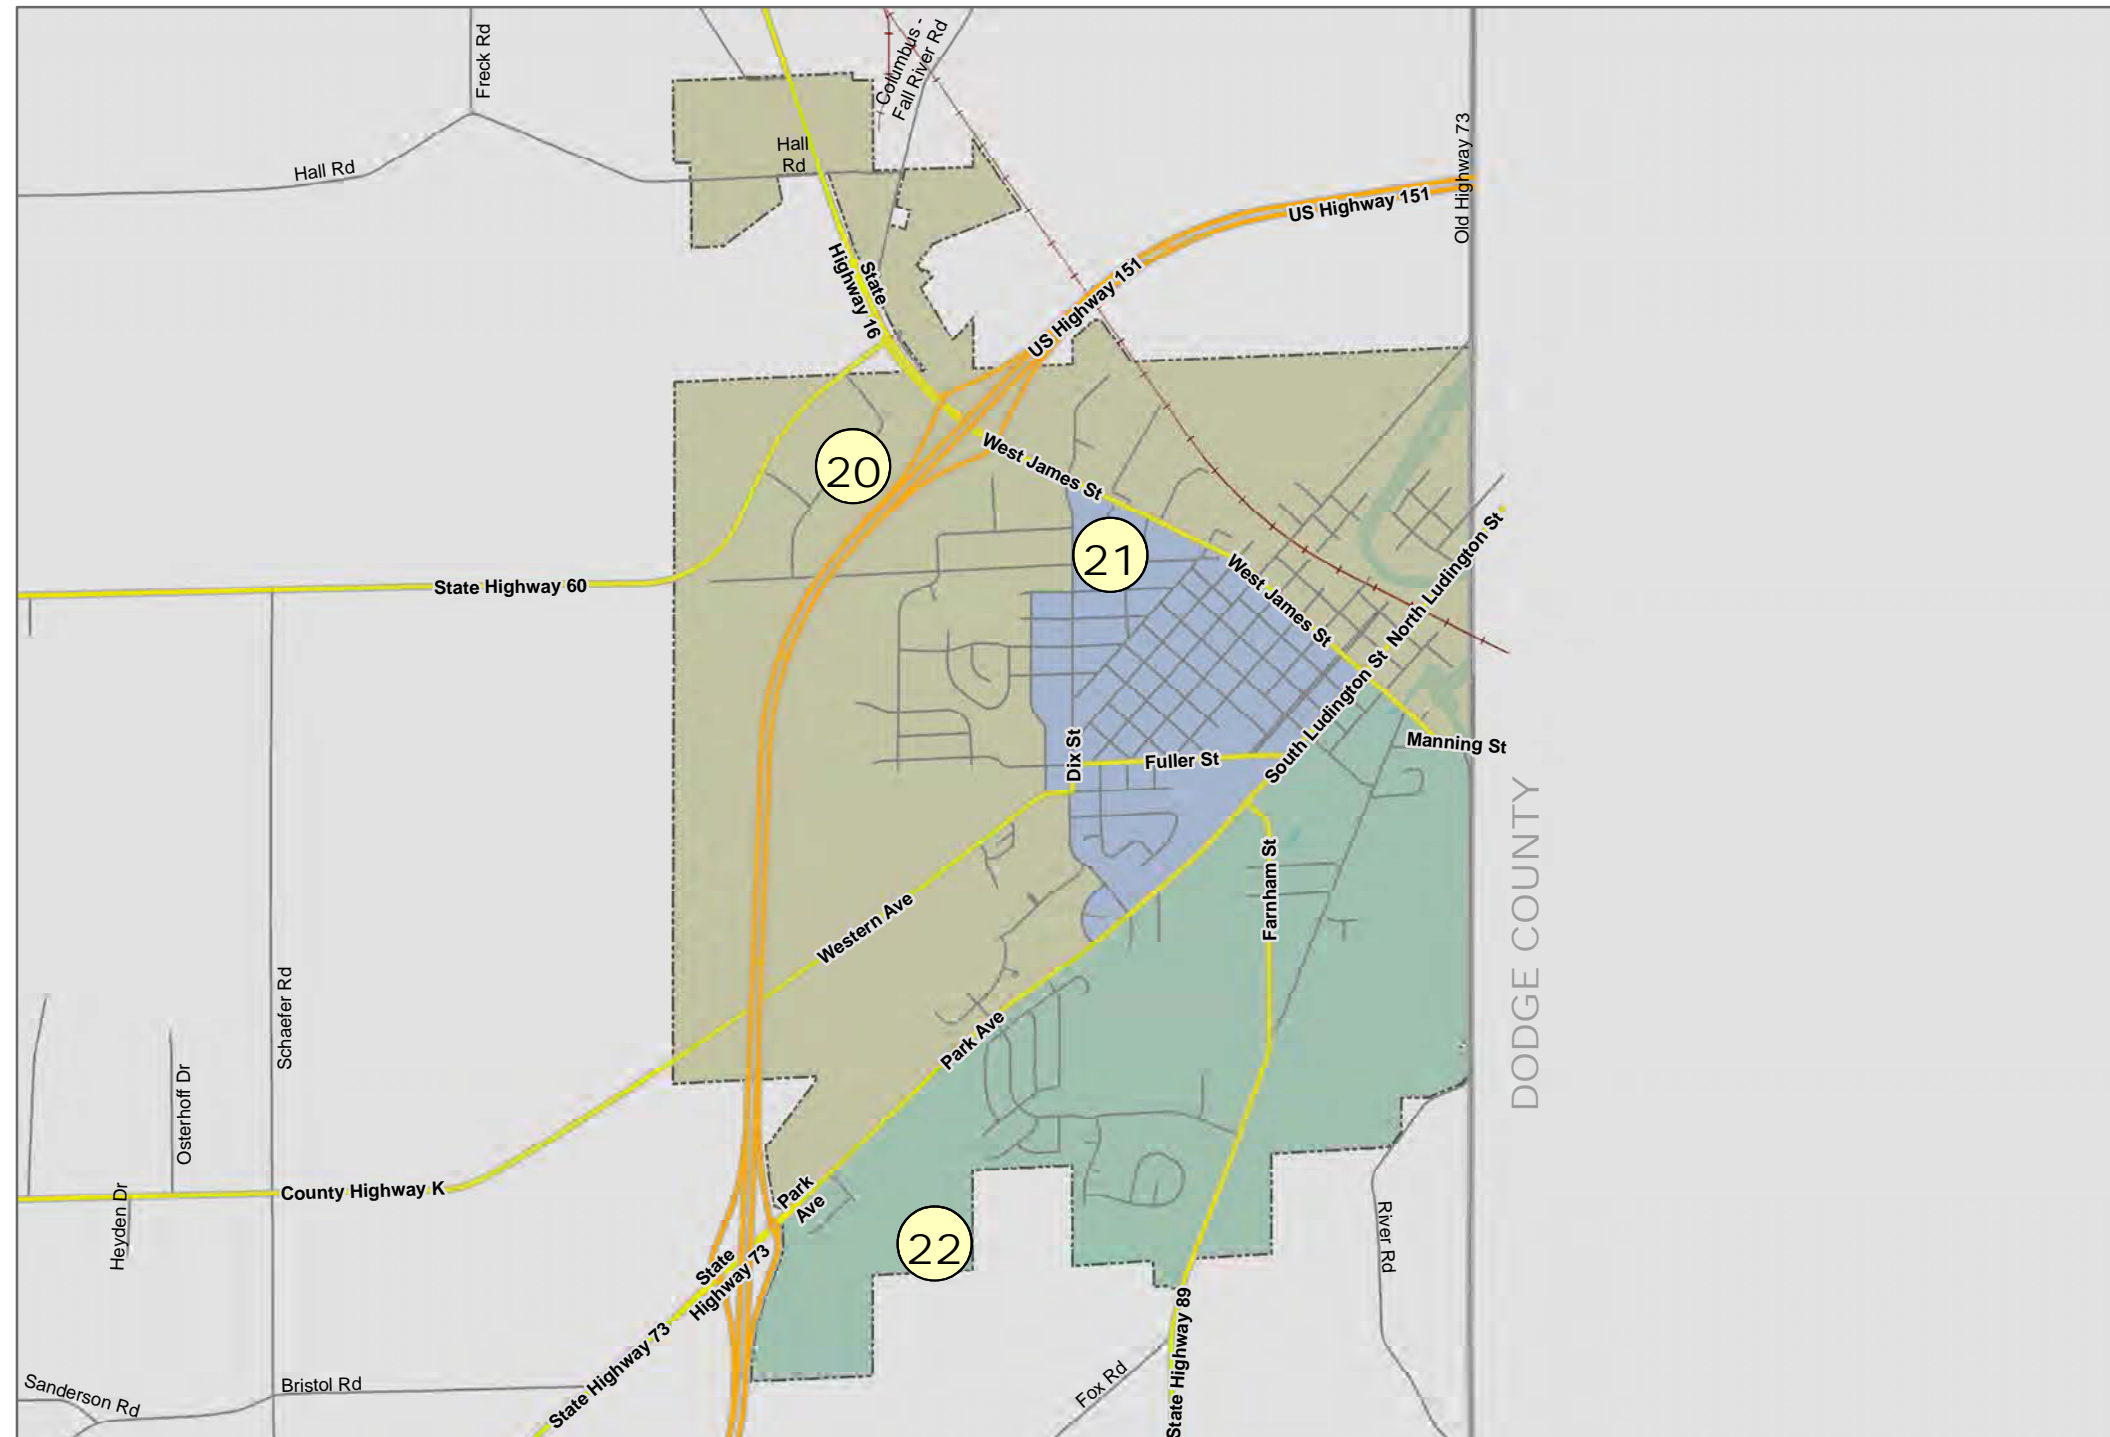

CITY OF COLUMBUS

Legend

- Supervisory
- Ward (W-)
- Aldermanic

February 01, 2023
COLUMBIA COUNTY
www.columbiacountywi.gov

COLUMBIA COUNTY, WI

SUPERVISORY DISTRICT(S)

SCHOOL DISTRICT(S)