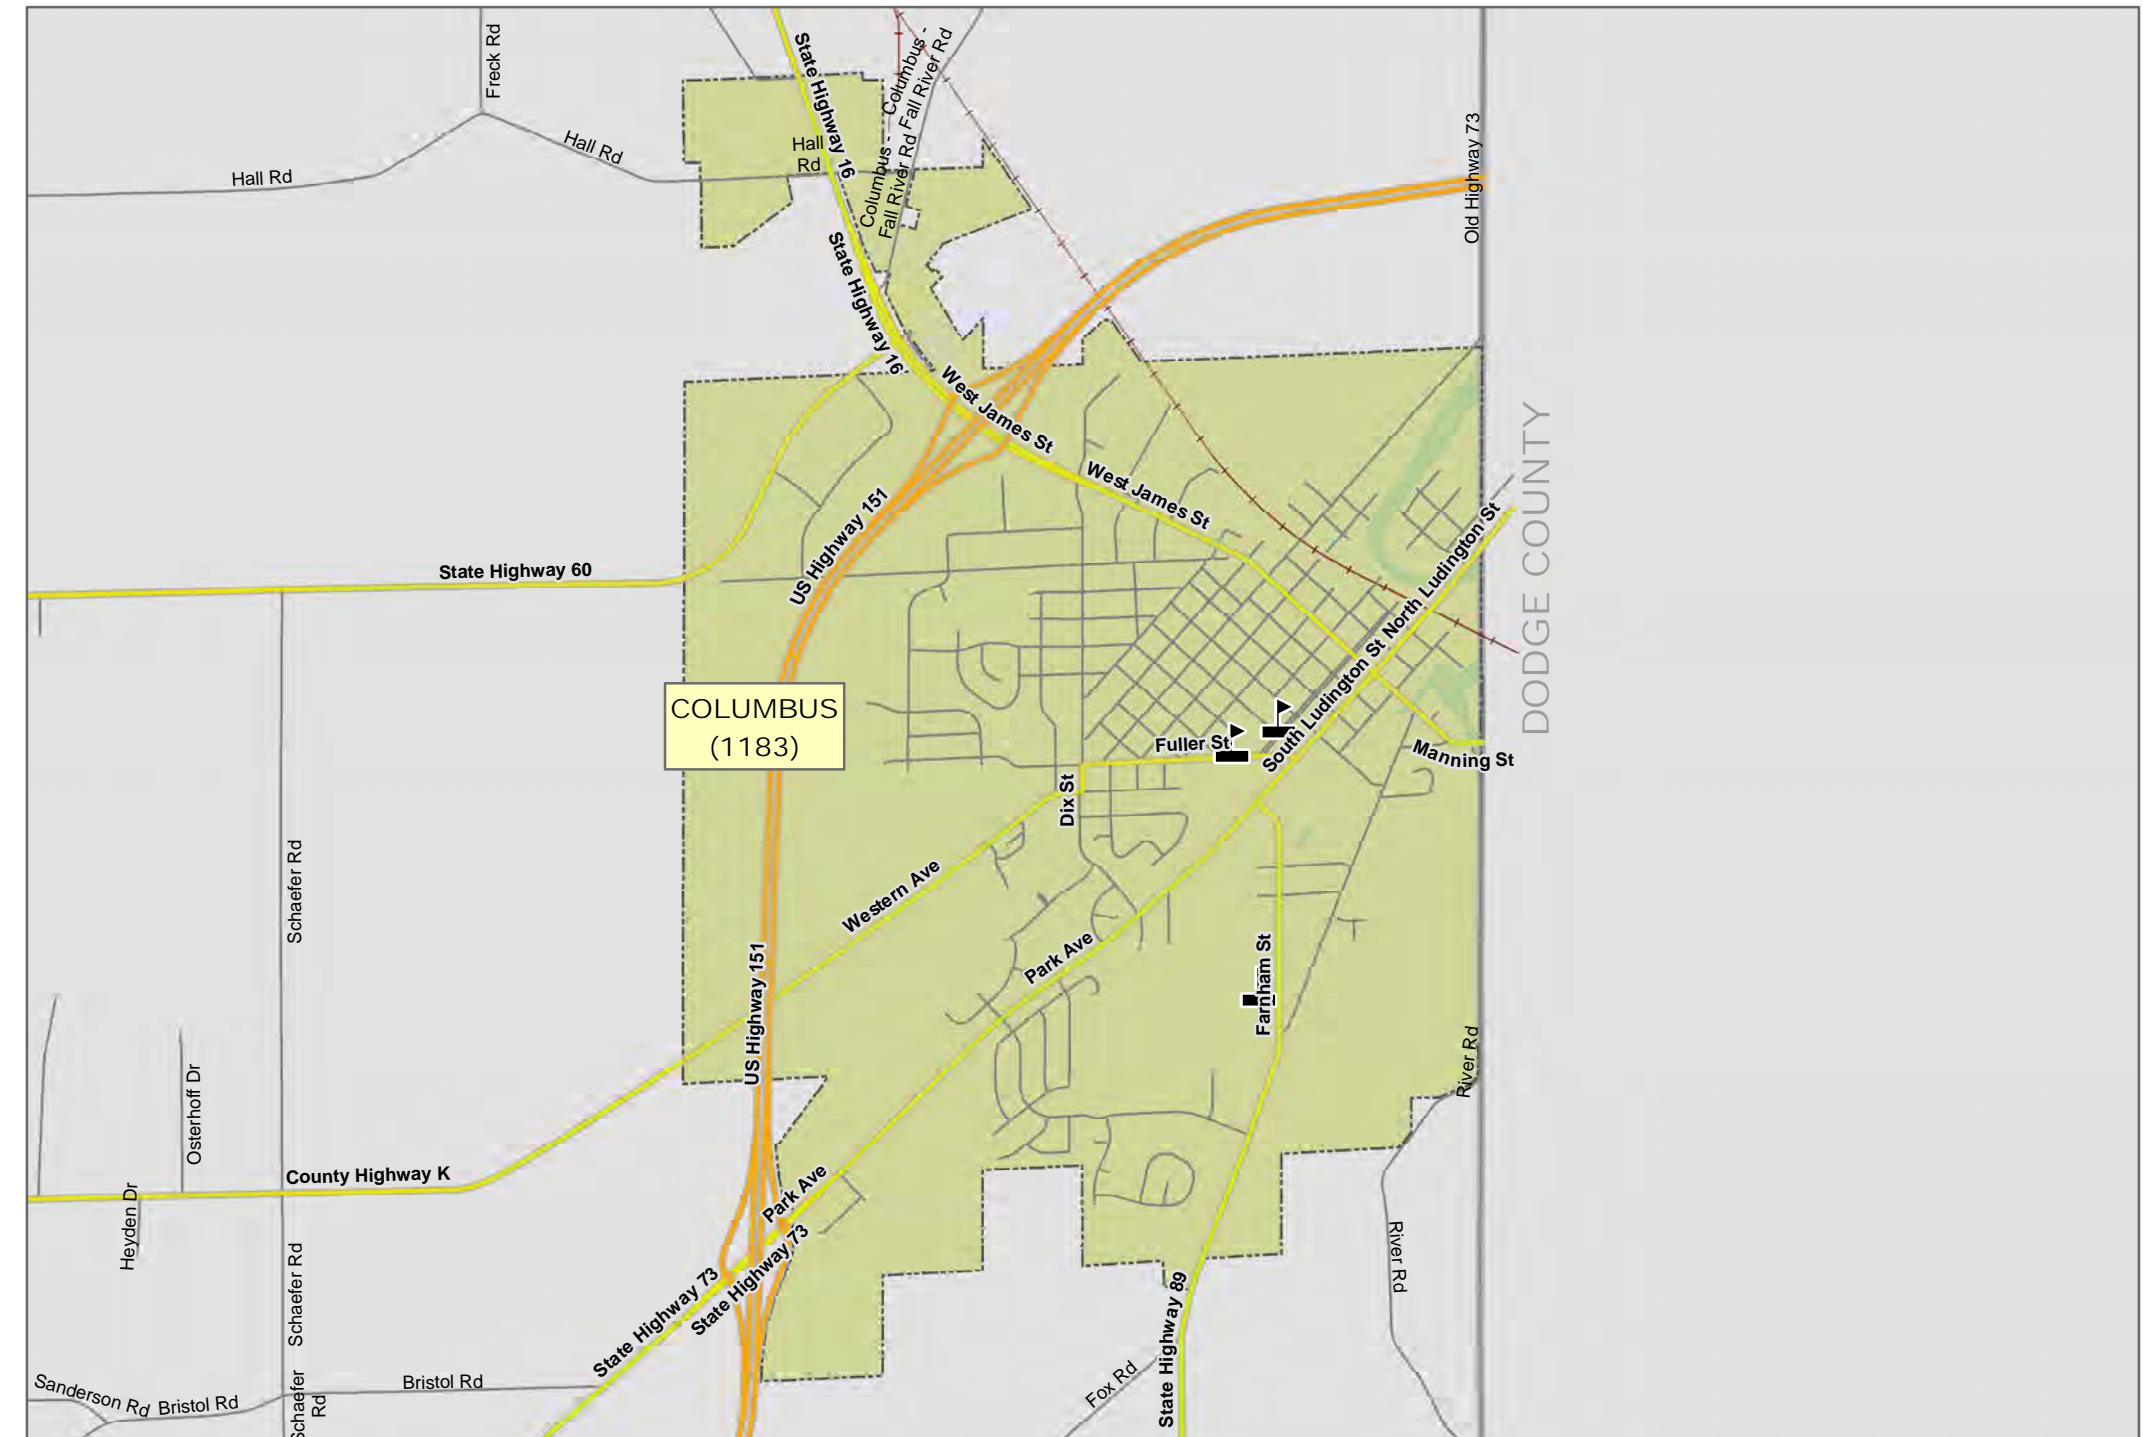

CITY OF COLUMBUS

Legend

- Supervisory
- Ward (W-)
- Aldermanic

February 01, 2023
COLUMBIA COUNTY
www.columbiacountywi.gov

COLUMBIA COUNTY, WI

SUPERVISORY DISTRICT(S)

SCHOOL DISTRICT(S)